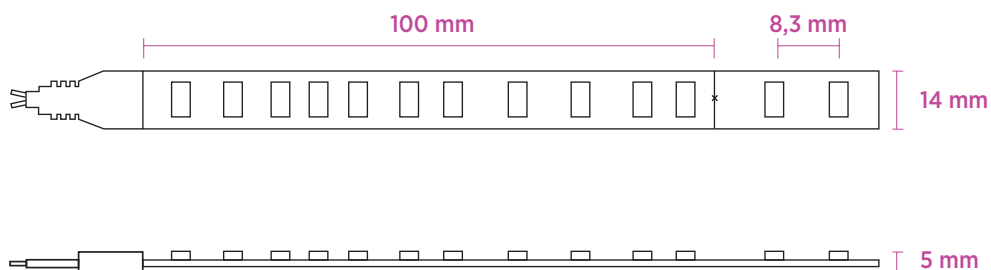

Scope of application:

- Decorative lighting of long corridors and stairs.
- Building decoration lighting.
- Interior decoration lighting.
- Edge, contour, sign lighting.
- Window lighting.
- Tourism, projects, performances, exhibition lights decorative lighting.
- Engineering applications that require long-distance links and are not convenient for wiring.

Feature:

- AC230V/AC120V directly input, no need adapter.
- 2835 Gold wire+copper fixture LEDs, CRI>80
- 50meter per reel, save installation cost
- Can be cut short, to meet different length requirement
- CE, RoHS Approved, 3 years warranty
- IP67 design, Full encapsulation, can work outdoor.
- Used Silicon material, UV resistance

Product size:

Product parameters:

Referencia	Color	Voltios	Wattios x metro	Wattios x tira	Medidas mm. L x An x Al	Lúmenes x metro	Distancia de corte mm	LEDs x metro	LEDs x tira
LHE230C120	BLANCO 3000	230 V	12	60	5000 x 14 x 5	1200	50	120	600
LHE230W120	BLANCO 4500								
LHE230B120	BLANCO 7500								