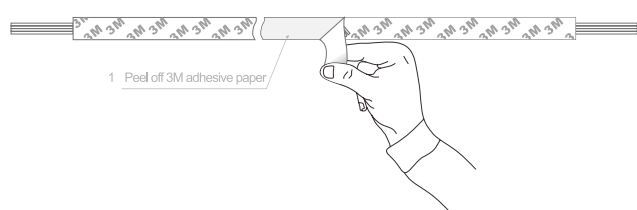

Feature:

- AC230V/AC120V directly input, no need adapter.
- 2835 Gold wire+copper fixture LEDs, CRI>80
- 50meter per reel, save installation cost
- Can be cut short, to meet different length requirement
- CE, RoHS Approved, 3 years warranty
- IP67 design, Full encapsulation, can work outdoor.
- Used Silicon material, UV resistance

Product size:

Product parameters:

Referencia	Color	Voltios	Wattios x metro	Wattios x tira	Medidas mm. L x An x Al	Lúmenes x metro	Distancia de corte mm	LEDs x metro	LEDs x tira
LHE230C120	BLANCO 3000	230 V	12	60	5000 x 14 x 5	1200	50	120	600
LHE230W120	BLANCO 4500								
LHE230B120	BLANCO 7500								

Installation:

1). 3M glue installation

2). Clip installation

Installation Diagram: