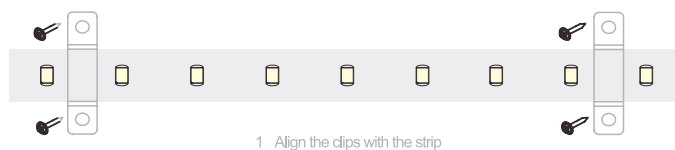

Feature:

- AC230V/AC120V directly input, no need adapter.
- 2835 Gold wire+copper fixture LEDs, CRI>80
- 50meter per reel, save installation cost
- Can be cut short, to meet different length requirement
- CE, RoHS Approved, 3 years warranty
- IP67 design, Full encapsulation, can work outdoor.
- Used Silicon material, UV resistance

Product size:

Product parameters:

Referencia	Color	Voltios	Wattios x metro	Wattios x tira	Medidas mm. L x An x Al	Lúmenes x metro	Distancia de corte mm	LEDs x metro	LEDs x tira
LHE230C120	BLANCO 3000	230 V	12	60	5000 x 14 x 5	1200	50	120	600
LHE230W120	BLANCO 4500								
LHE230B120	BLANCO 7500								

Installation:

1). 3M glue installation

2). Clip installation

Installation Diagram: