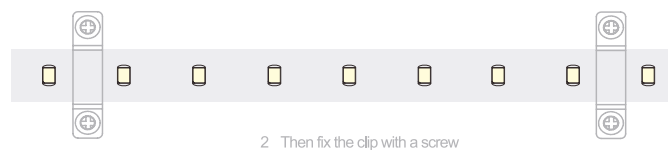

Feature:

- AC230V/AC120V directly input, no need adapter.
- 2835 Gold wire+copper fixture LEDs, CRI>80
- 50meter per reel, save installation cost
- Can be cut short, to meet different length requirement
- CE, RoHS Approved, 3 years warranty
- IP67 design, Full encapsulation, can work outdoor.
- Used Silicon material, UV resistance

Product size:

Product parameters:

Referencia	Color	Voltios	Wattios x metro	Wattios x tira	Medidas mm. L x An x Al	Lúmenes x metro	Distancia de corte mm	LEDs x metro	LEDs x tira
LHE230C120	BLANCO 3000	230 V	12	60	5000 x 14 x 5	1200	50	120	600
LHE230W120	BLANCO 4500								
LHE230B120	BLANCO 7500								

Installation:

1). 3M glue installation

2). Clip installation

Installation Diagram: